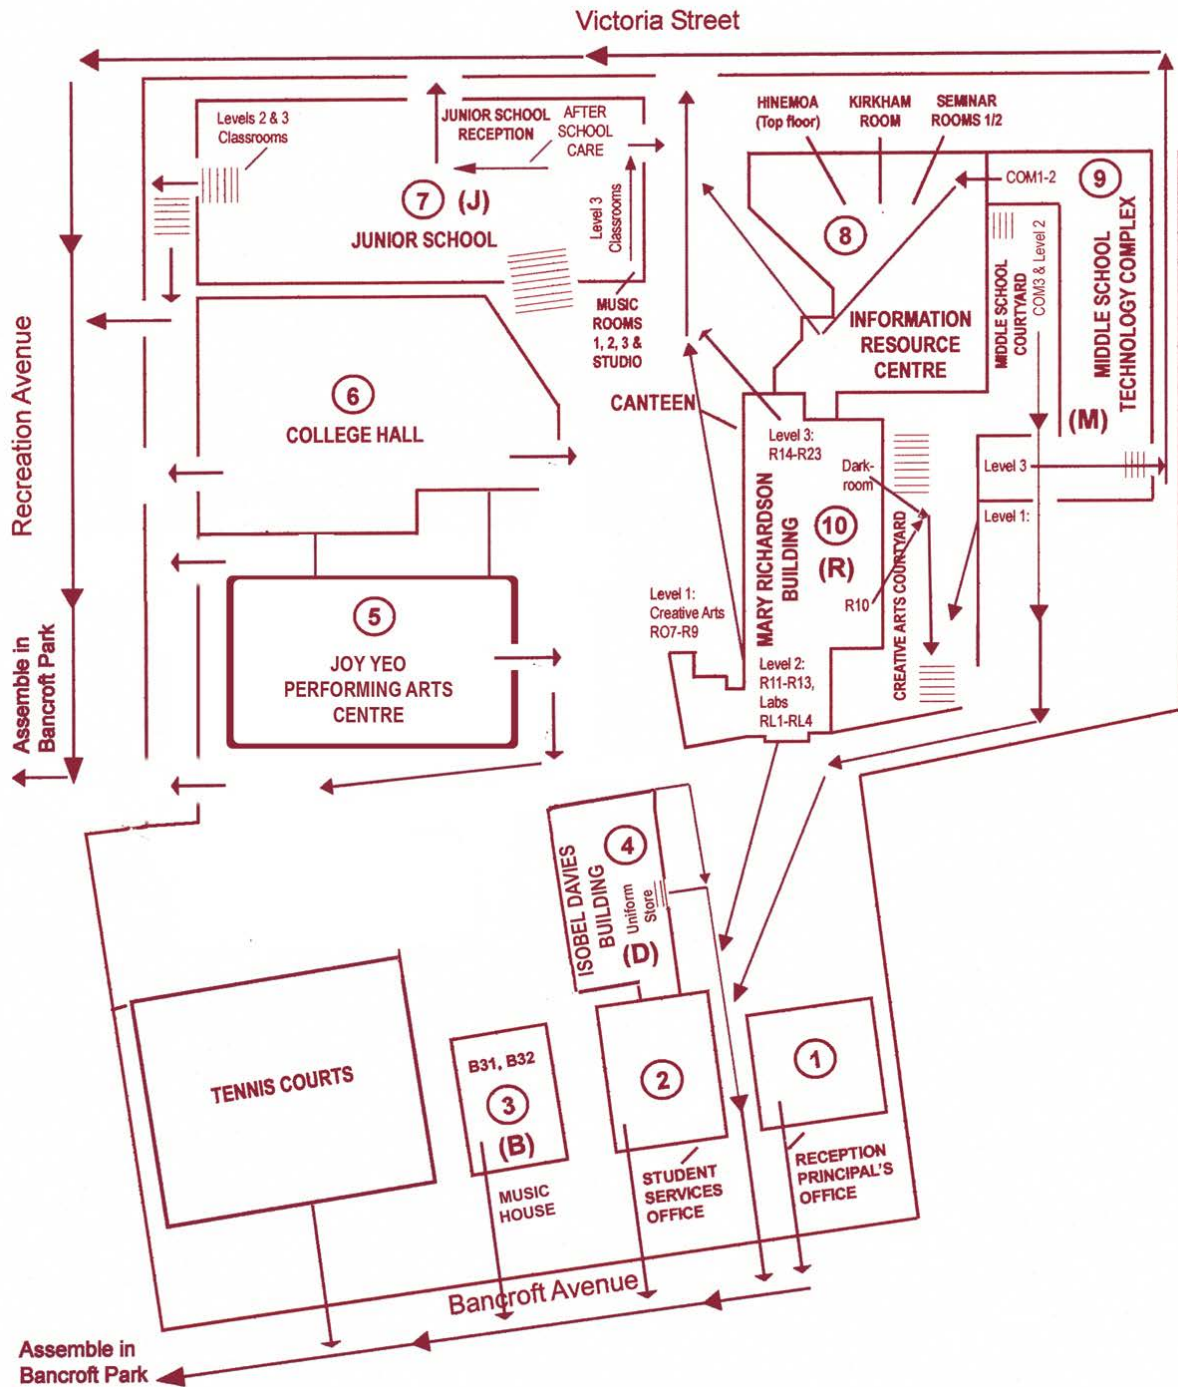

Roseville College – School Map

Archdale Debating is held in the Middle School Technology Complex (9) as well as the Mary Richardson Building (10). These can be accessed from both entries and signs will be in place to direct you.