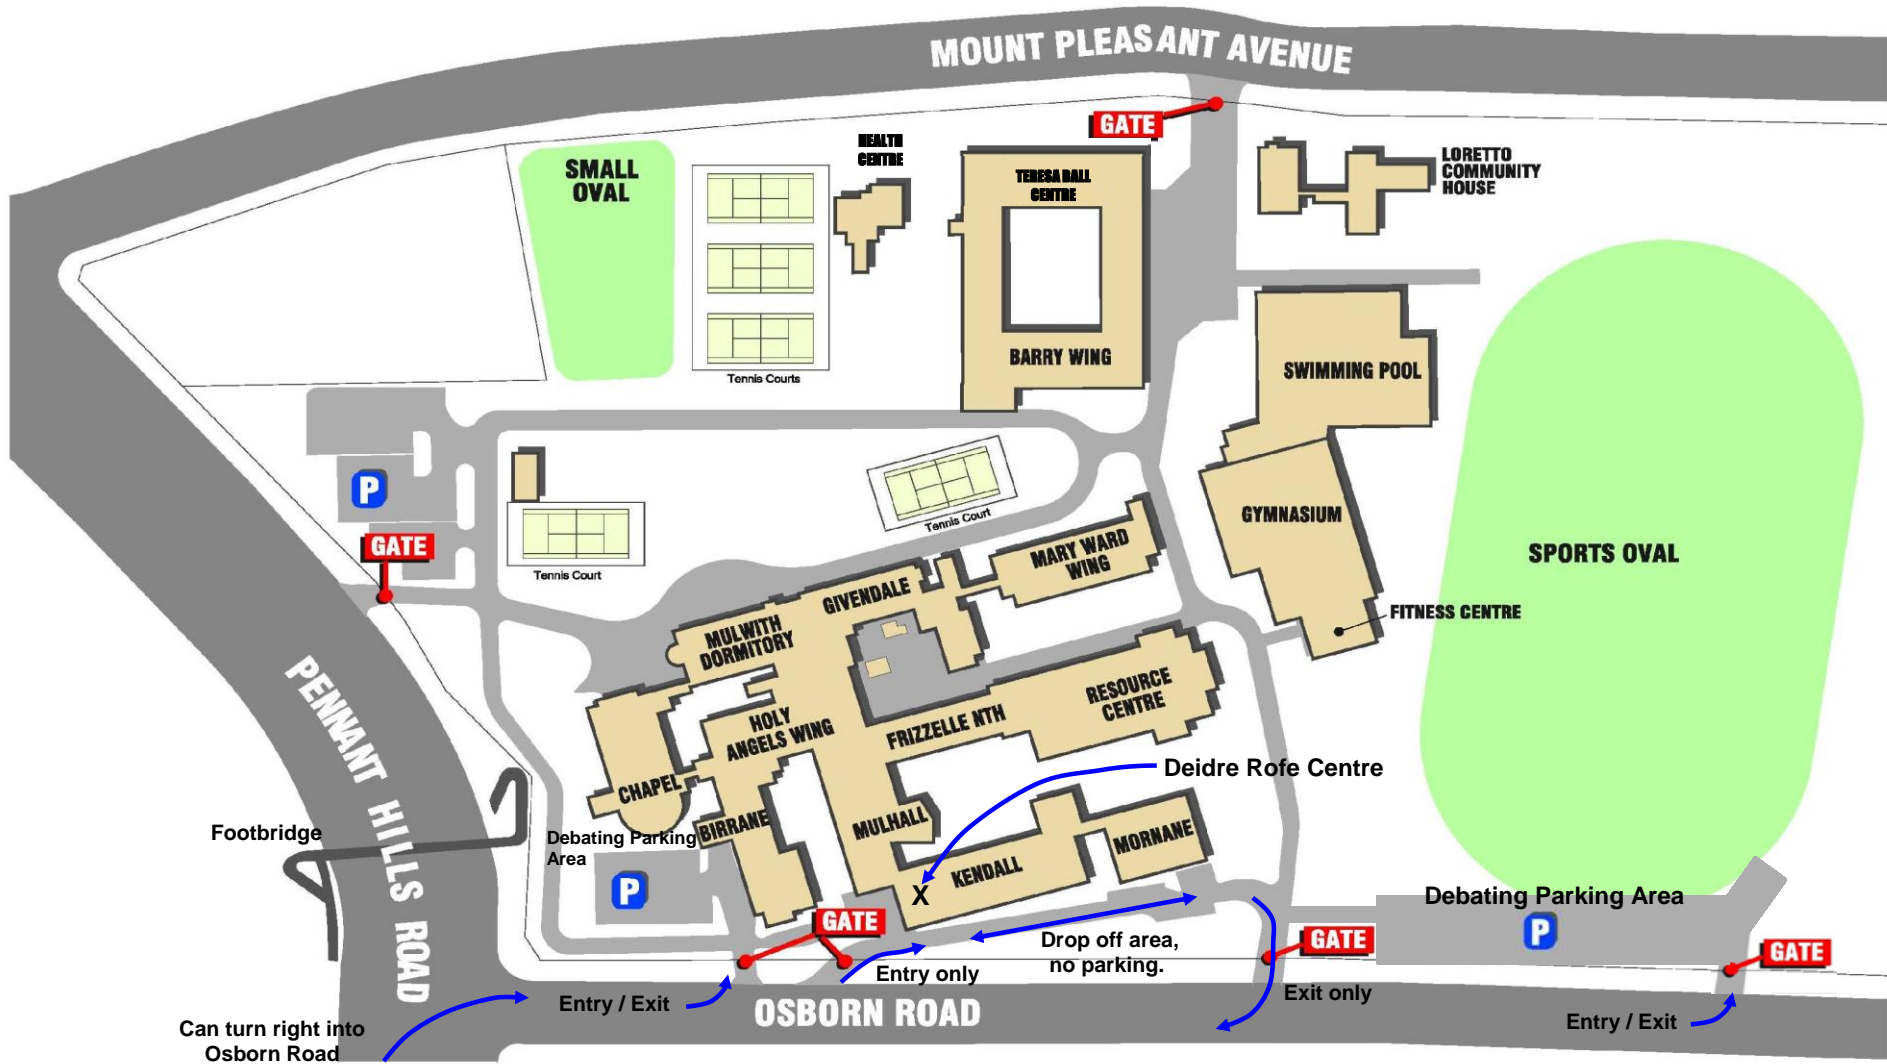

# LORETO - NORMANHURST

Enter Loreto from Mt Pleasant Avenue, there is a boom gate which is open. Refer to map and proceed to the Teresa Ball centre and the debating rooms surround this area. Briefing and supper is in this area. Due to construction it is important to access school from Mt Pleasant Avenue.