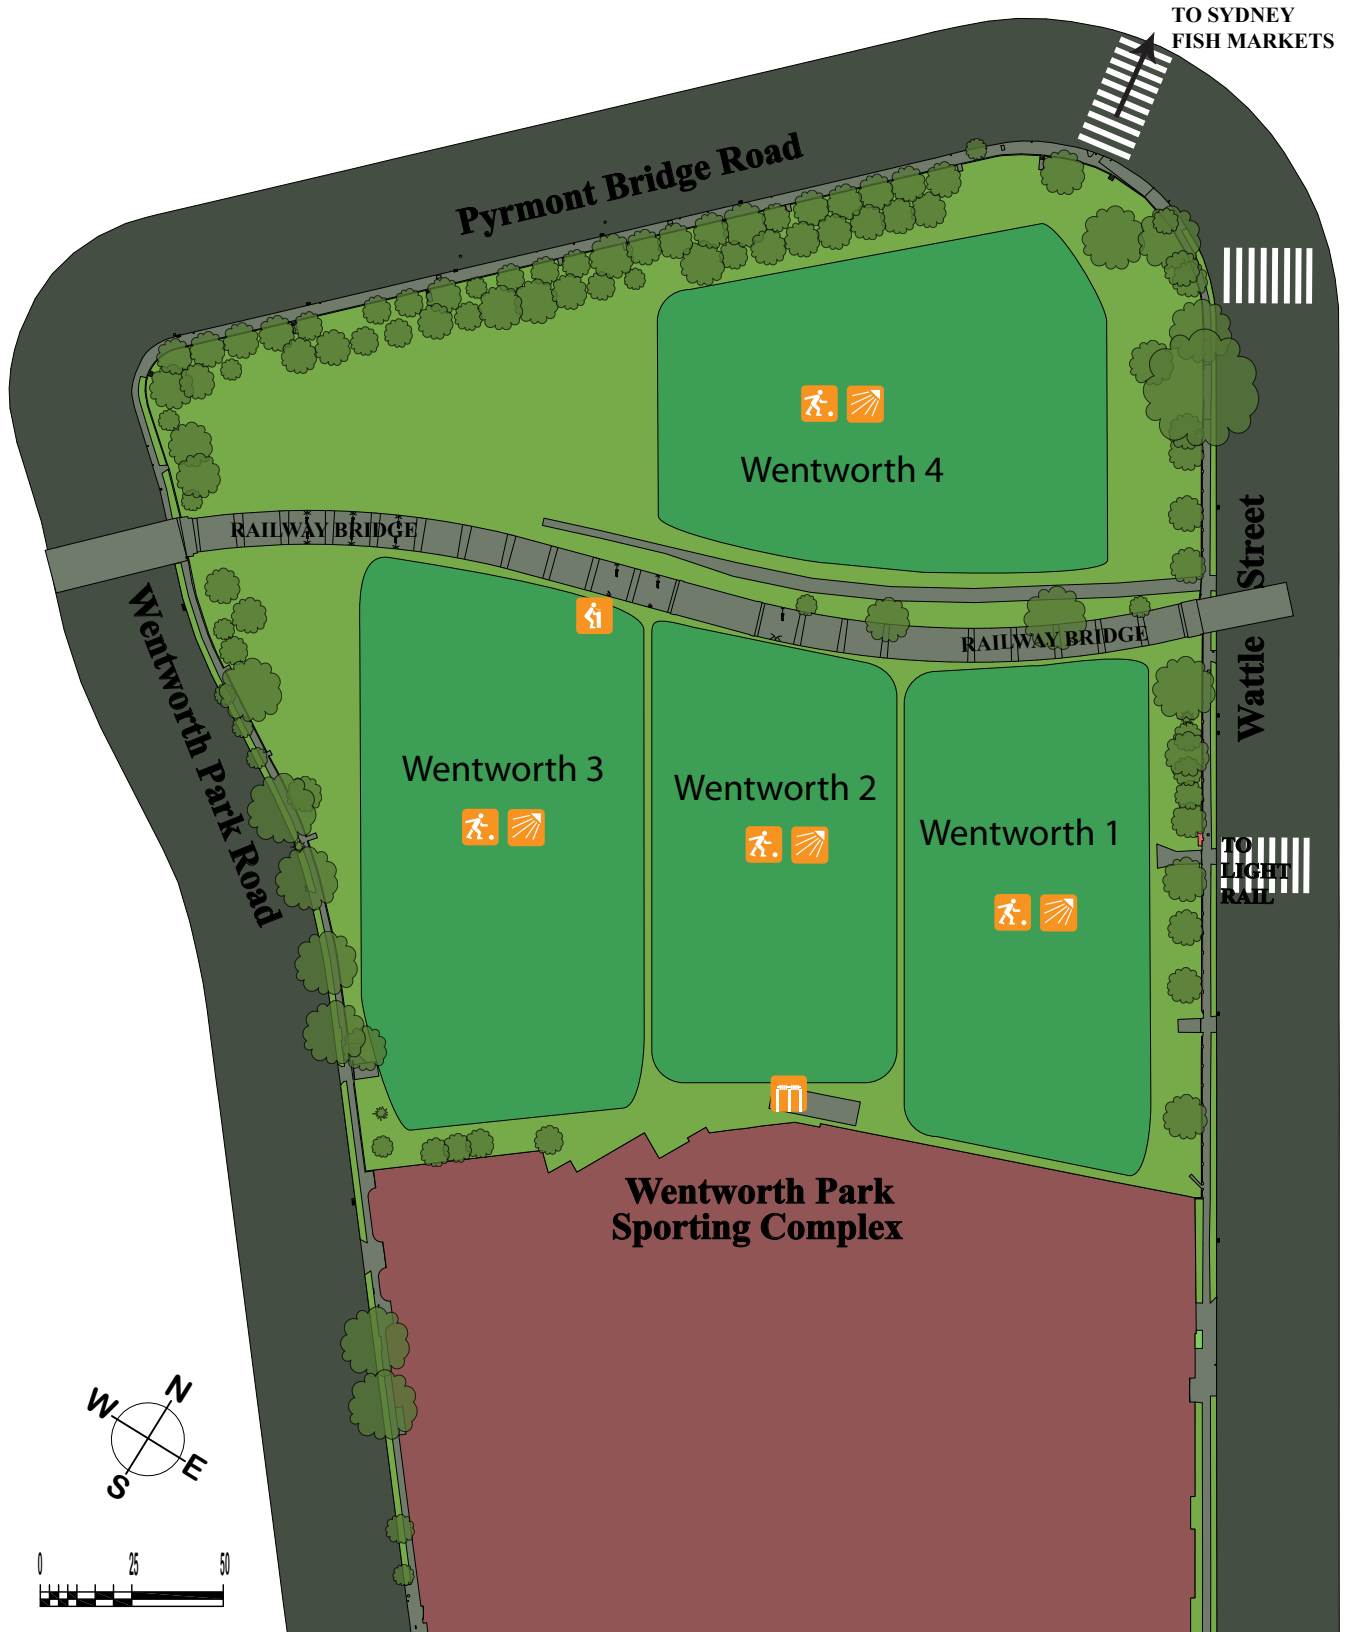

# WENTWORTH PARK

## NORTH

### Legend

-  Playground
-  Picnic Table
-  Fitness Station
-  Drinking Fountain
-  Cricket Pitch
-  Soccer
-  Oval Lights
-  Disable Access